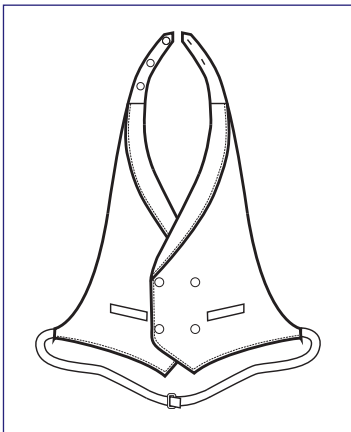

NEW

035143
DARLINGTON
100% polyester
200 gr/m²
LUREX 03

035143
DARLINGTON
100% polyester
200 gr/m²
LUREX 03