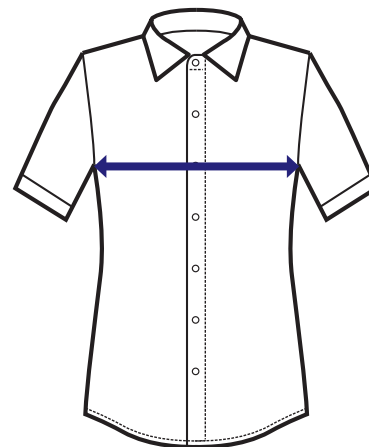

CAMICIA UNISEX NEVADA MEZZA MANICA 97% cotton 3% spandex 136 gr/m² BIANCO STRETCH	MISURA DEL CAPO CLOTH MEASURE
061500AM EXTRA LARGE 3XL	cm 138
061500BM EXTRA LARGE 4XL	cm 146
061500CM EXTRA LARGE 5XL	cm 154