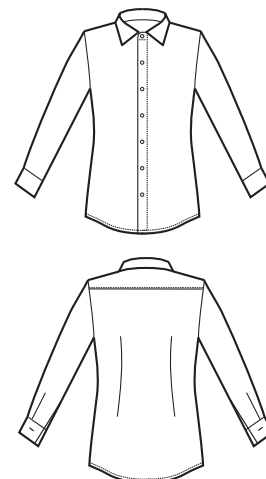

**SUPER DRY
LIGHT**

**IL TESSUTO LEGGERO
ANTIMACCHIA CHE RESPIRA
THE LIGHT ANTISTAIN FABRIC
THAT BREATHES**