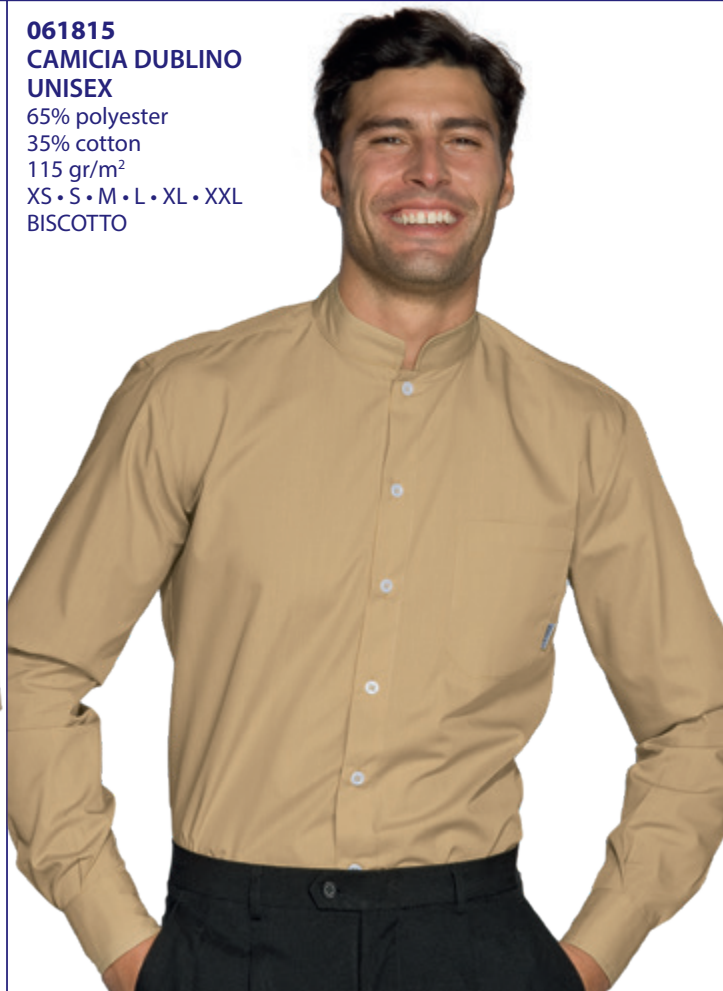

061817M
CAMICIA DUBLINO
UNISEX
MEZZA MANICA
HALF SLEEVE
65% polyester
35% cotton
115 gr/m²
XS • S • M • L • XL • XXL
CACAO

061815
CAMICIA DUBLINO
UNISEX
65% polyester
35% cotton
115 gr/m²
XS • S • M • L • XL • XXL
BISCOTTO