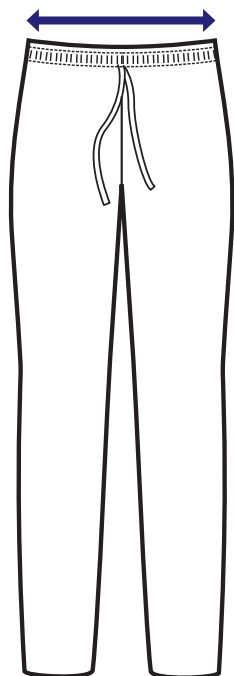

PANTALONE UNISEX PAMPLONA
96% polyester • 4% spandex
200 gr/m²
BLU

**043832A EXTRA LARGE 3XL
043832B EXTRA LARGE 4XL
043832C EXTRA LARGE 5XL**

**TAGLIA
SIZE**

EXTRA LARGE 3XL

EXTRA LARGE 4XL

EXTRA LARGE 5XL

PANTALONE UNISEX PAMPLONA
96% polyester • 4% spandex
200 gr/m²
NERO

**043831A EXTRA LARGE 3XL
043831B EXTRA LARGE 4XL
043831C EXTRA LARGE 5XL**

**MISURA DEL CAPO
CLOTH MEASURE**

cm 130

cm 140

cm 150