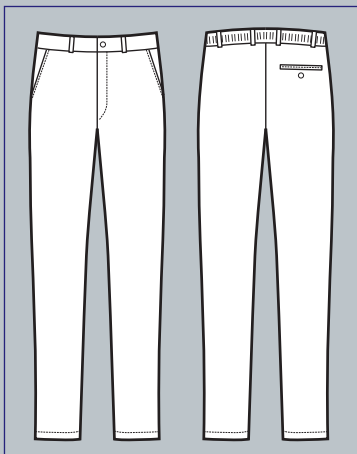

**063679A EXTRA LARGE 3XL
063679B EXTRA LARGE 4XL
063679C EXTRA LARGE 5XL**

**SUPER
STRETCH**