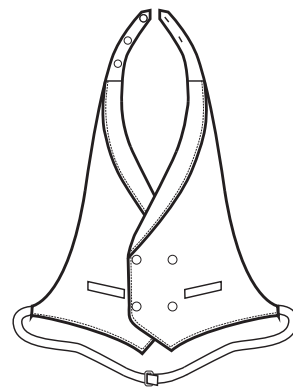

035141
DARLINGTON
100% polyester
180 gr/m²
ONE SIZE
DAMASCO