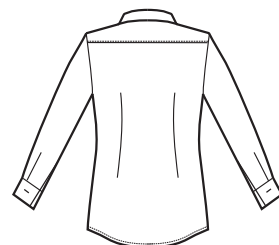

**CAMICIA NEVADA UNISEX
COLOURS**

061522
CAMICIA NEVADA
UNISEX
65% polyester
35% cotton
115 gr/m²
S • M • L • XL • XXL
BLU

NEW

NEW

061522M
CAMICIA NEVADA
UNISEX
MEZZA MANICA
HALF SLEEVE
65% polyester
35% cotton
115 gr/m²
S • M • L • XL • XXL
BLU