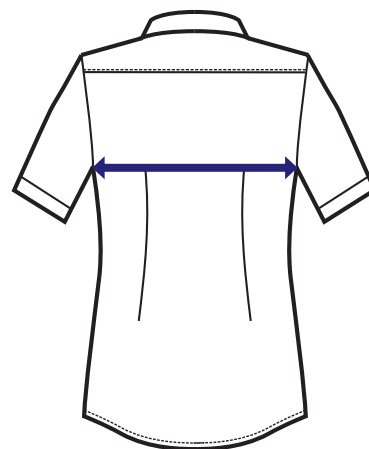

CAMICIA UNISEX NEVADA MEZZA MANICA 97% cotton 3% spandex 136 gr/m² BIANCO STRETCH	MISURA DEL CAPO CLOTH MEASURE
061500AM EXTRA LARGE 3XL	cm 138
061500BM EXTRA LARGE 4XL	cm 146
061500CM EXTRA LARGE 5XL	cm 154