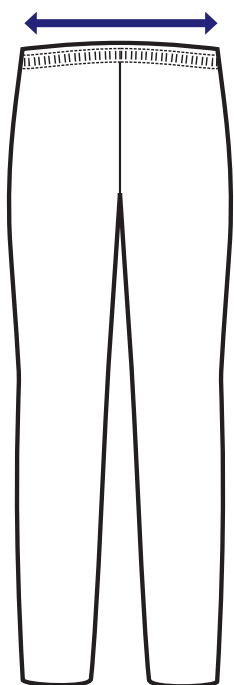

PANTALONE UNISEX PAMPLONA
96% polyester • 4% spandex
200 gr/m²
BLU

**043832A EXTRA LARGE 3XL
043832B EXTRA LARGE 4XL
043832C EXTRA LARGE 5XL**

**TAGLIA
SIZE**

EXTRA LARGE 3XL

EXTRA LARGE 4XL

EXTRA LARGE 5XL

PANTALONE UNISEX PAMPLONA
96% polyester • 4% spandex
200 gr/m²
NERO

**043831A EXTRA LARGE 3XL
043831B EXTRA LARGE 4XL
043831C EXTRA LARGE 5XL**

**MISURA DEL CAPO
CLOTH MEASURE**

cm 130

cm 140

cm 150