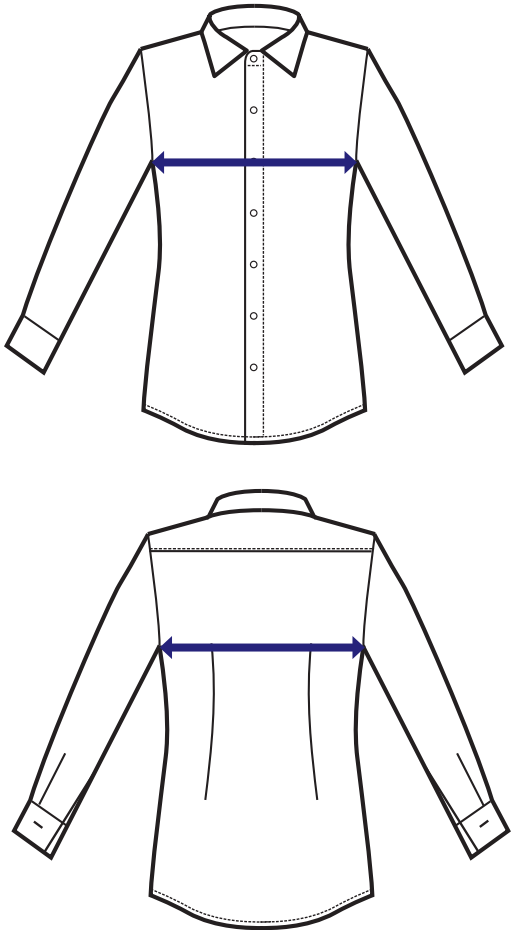

**CAMICIA UNISEX
NEVADA**
97% cotton
3% spandex
136 gr/m²
BIANCO

**CAMICIA UNISEX
NEVADA**
97% cotton
3% spandex
136 gr/m²
BIANCO

STRETCH

**MISURA DEL CAPO
CLOTH MEASURE**

061500A EXTRA LARGE 3XL

cm 138

061500B EXTRA LARGE 4XL

cm 146

061500C EXTRA LARGE 5XL

cm 154