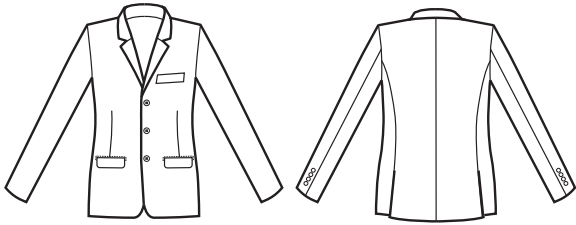

GIACCHE UOMO MISTO LANA STRETCH
44% wool • 54% polyester • 2% spandex - 180gr/m²