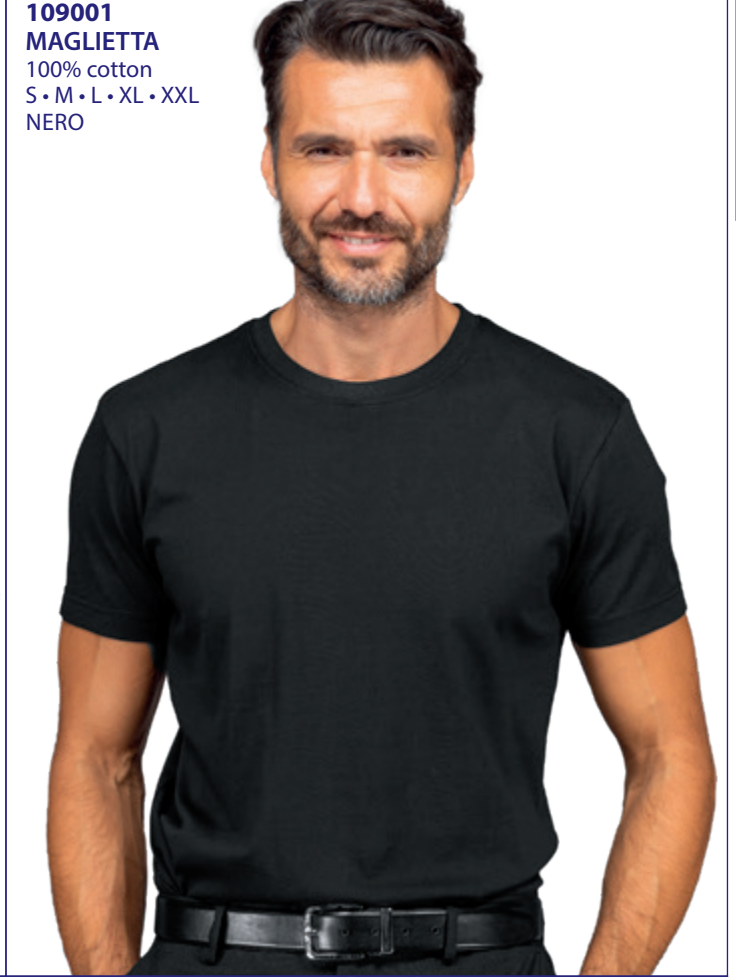

125001
POLO UNISEX
MANICA CORTA
100% cotton
200 gr/m²
XS • S • M • L • XL • XXL
NERO