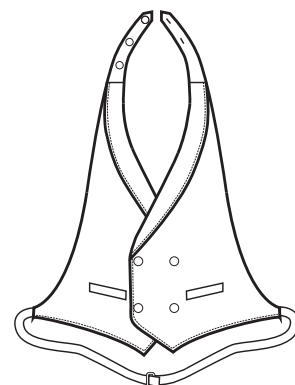

DARLINGTON COLOURS
ONE SIZE

035117
DARLINGTON
100% polyester
200 gr/m²
MURANO 85

NEW

035117
DARLINGTON
100% polyester
200 gr/m²
MURANO 85

NEW