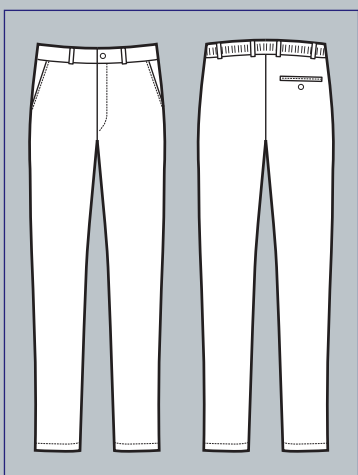

**NEW**

**SUPER  
STRETCH**

**SLIM**

**063602  
PANTALONE SEATTLE**  
96% polyester • 4% spandex  
200 gr/m<sup>2</sup>  
tg. 40 • 42 • 44 • 46 • 48  
50 • 52 • 54 • 56 • 58 • 60  
BLU

**063602A EXTRA LARGE 3XL  
063602B EXTRA LARGE 4XL  
063602C EXTRA LARGE 5XL**