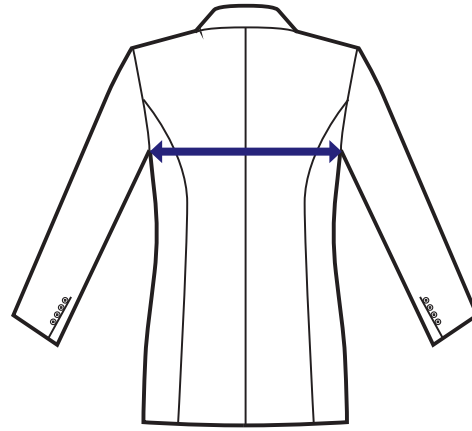

GIACCA UOMO 3 BOTTONI
100% polyester
220 gr/m²
BLU

053302A EXTRA LARGE 3XL
053302B EXTRA LARGE 4XL
053302C EXTRA LARGE 5XL

GIACCA UOMO 3 BOTTONI
100% polyester
220 gr/m²
NERO

053301A EXTRA LARGE 3XL
053301B EXTRA LARGE 4XL
053301C EXTRA LARGE 5XL

TAGLIA
SIZE

MISURA DEL CAPO
CLOTH MEASURE

EXTRA LARGE 3XL

cm 134

EXTRA LARGE 4XL

cm 142

EXTRA LARGE 5XL

cm 150