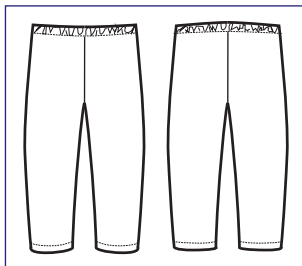

PANTALONE DONNA SHORT LEGGINGS

024620
SHORT
LEGGINGS
97% cotton
3% spandex
180 gr/m²
S • M • L • XL • XXL
BIANCO